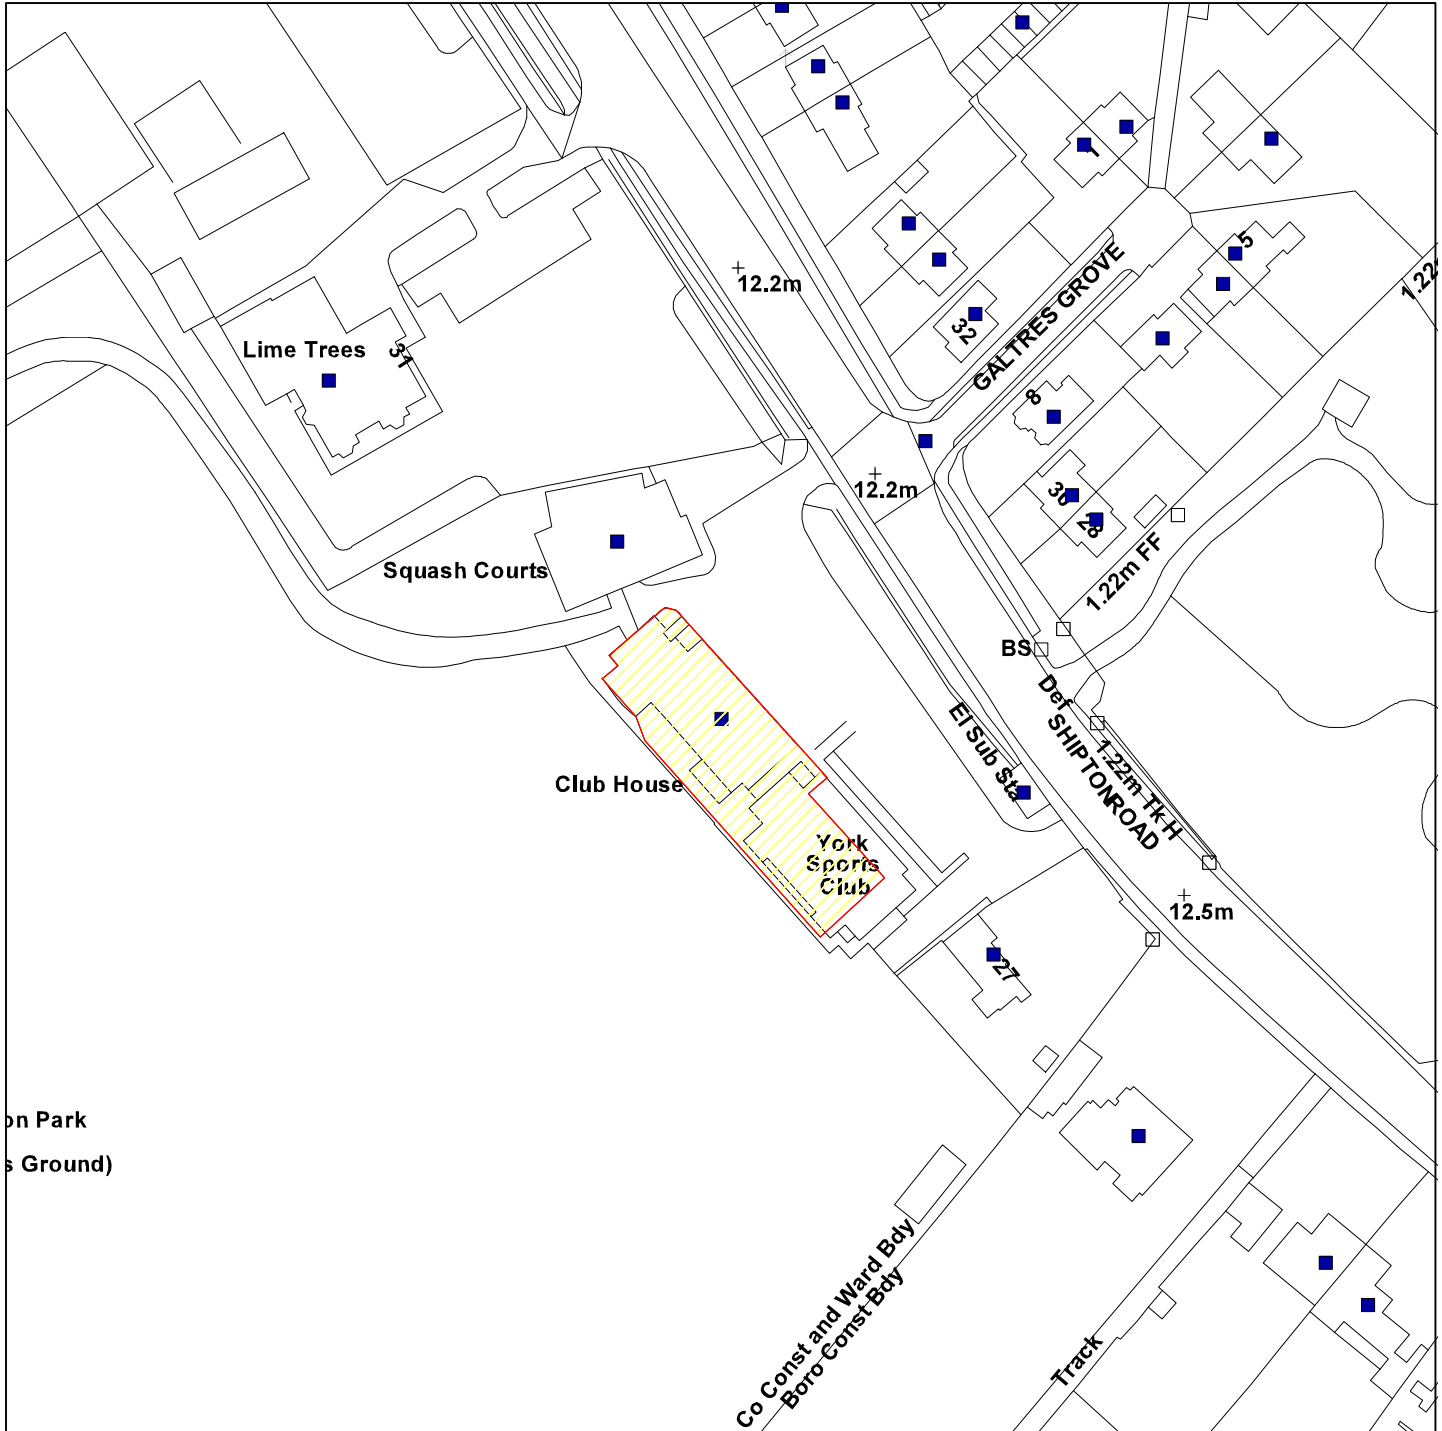

York Cricket and Rugby Union Football Club

11/00592/FULM

GIS by ESRI (UK)

Scale : 1:1250

Reproduced from the Ordnance Survey map with the permission of the Controller of Her Majesty's Stationery Office © Crown Copyright 2000.

Unauthorised reproduction infringes Crown Copyright and may lead to prosecution or civil proceedings.

Organisation	City of York Council
Department	Planning and Sustainable Development
Comments	
Date	27 June 2011
SLA Number	Not Set